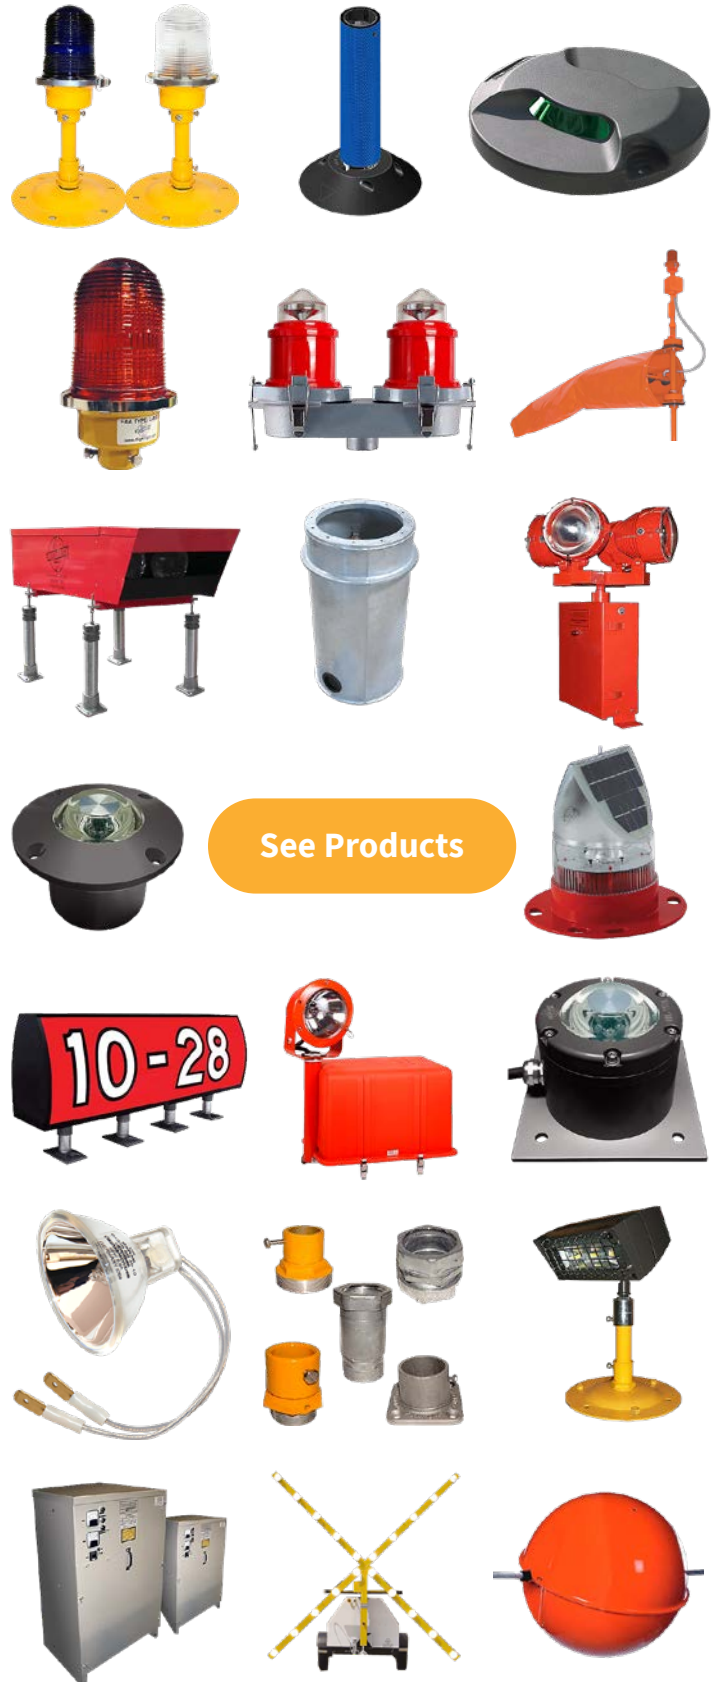

# Airport, Heliport & Obstruction Lighting Solutions

- Base Cans
- Beacons
- Control Systems
- Couplings
- Helideck Explosion Proof Lights
- Heliport Floodlights
- Heliport Perimeter Lights
- Lamps
- Markers for Taxiways & Runways
- Obstruction Lights
- PAPI & CHAPI Approach Path Indicators
- Regulators for Series Circuits
- Runway Lights
- Signs for Taxiways & Runways
- Solar, Portable Lights
- Taxiway Lights
- Transformers & Connectors
- Under Vehicle Inspection Lights
- Wind Cones

[See Products](#)