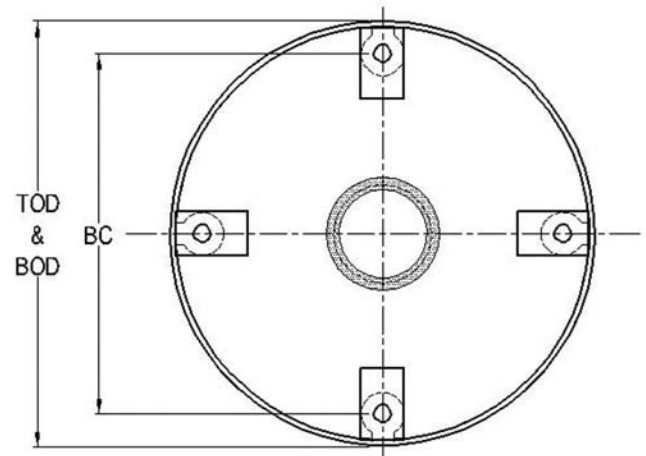

**Features:**

- Manufactured in accordance to G.A. Guidelines.
- Finish: yellow aviation powder coat.
- Supplied with:
  - (1) 1 1/2" Solid Flex Connex (10531172)
  - (4) 5/16" Tinnerman Nuts (30680439)
  - Flex Connex Grommet is shipped separately
- Ground straps are available:  
 Internal, external, or both
- Tops available:
  - 1) -M = 6133
  - 2) -VA = 6015
  - 3) -LA = 6133 with (2) 2" Flex Connex Grommets @ 0° - 180° plus internal and external ground straps

| TYPE            | ID      | TOD & BOD | BC      |
|-----------------|---------|-----------|---------|
| <b>AW9169</b> _ | 9.5"    | 10"       | 8.25"   |
|                 | [241.3] | [254]     | [209.6] |

[ ] = dimensions in metrics; mm

Visit our web site: [www.flightlight.com](http://www.flightlight.com)