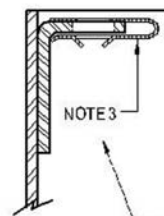

**Features:**

- Manufactured in accordance to G.A. Guidelines.
- Finish: yellow aviation powder coat.
- Supplied with:
  - (1) 1 1/2" Solid Flex Connex (10531172)
  - (4) 5/16" Tinnerman Nuts (30680439)
  - Flex Connex Grommet is shipped separately
- Ground straps are available:  
 Internal, external, or both
- Tops available:
  - 1) -M = 6133
  - 2) -VA = 6015
  - 3) -LA = 6133 with (2) 2" Flex Connex Grommets @ 0° - 180° plus internal and external ground straps

| TYPE            | ID      | TOD & BOD | BC      |
|-----------------|---------|-----------|---------|
| <b>AW9169</b> _ | 9.5"    | 10"       | 8.25"   |
|                 | [241.3] | [254]     | [209.6] |