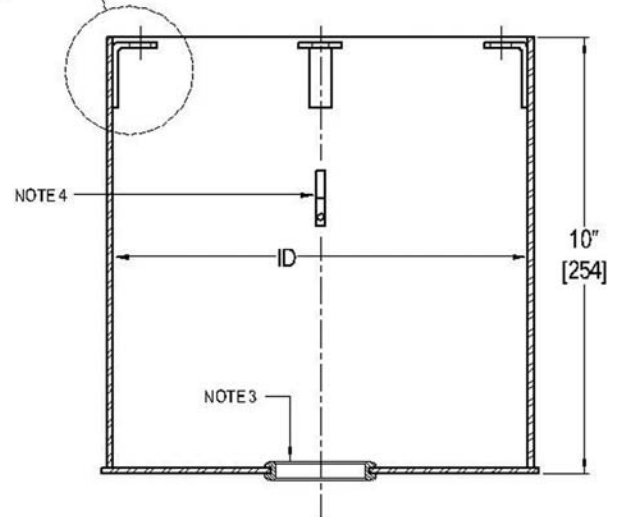

**Features:**

- Manufactured in accordance to G.A. Guidelines.
- Finish: yellow aviation powder coat.
- Supplied with:
  - (1) 1 1/2" Solid Flex Connex (10531172)
  - (4) 5/16" Tinnerman Nuts (30680439)
  - Flex Connex Grommet is shipped separately
- Ground straps are available:  
 Internal, external, or both
- Tops available:
  - 1) -M = 6133
  - 2) -VA = 6015
  - 3) -LA = 6133 with (2) 2" Flex Connex Grommets @ 0° - 180° plus internal and external ground straps

| TYPE            | ID      | TOD & BOD | BC      |
|-----------------|---------|-----------|---------|
| <b>AW9169</b> _ | 9.5"    | 10"       | 8.25"   |
|                 | [241.3] | [254]     | [209.6] |

[ ] = dimensions in metrics; mm

Visit our web site: [www.flightlight.com](http://www.flightlight.com)