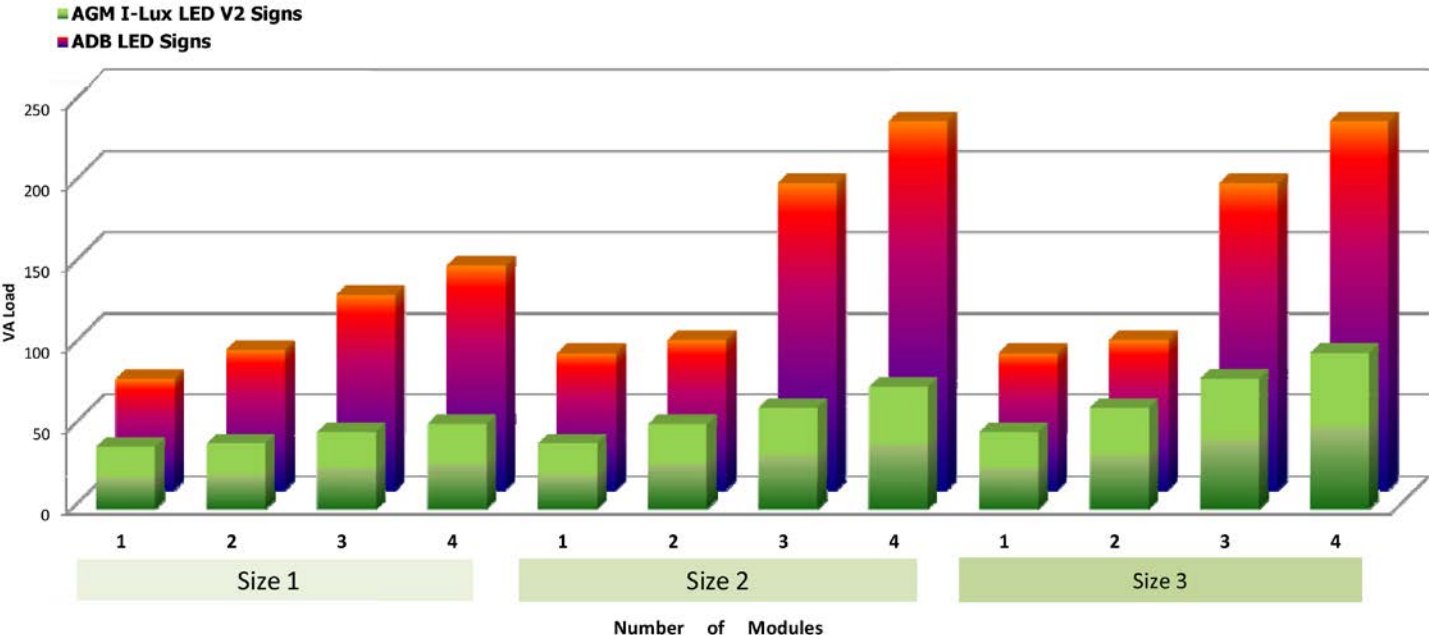

I-Lux LED Sign VA Loads: AGM vs. ADB (Siemens)

PH (916) 394-2800
 TF (800) 806-3548
 FX (916) 394-2809
 info@flightlight.com
 www.flightlight.com