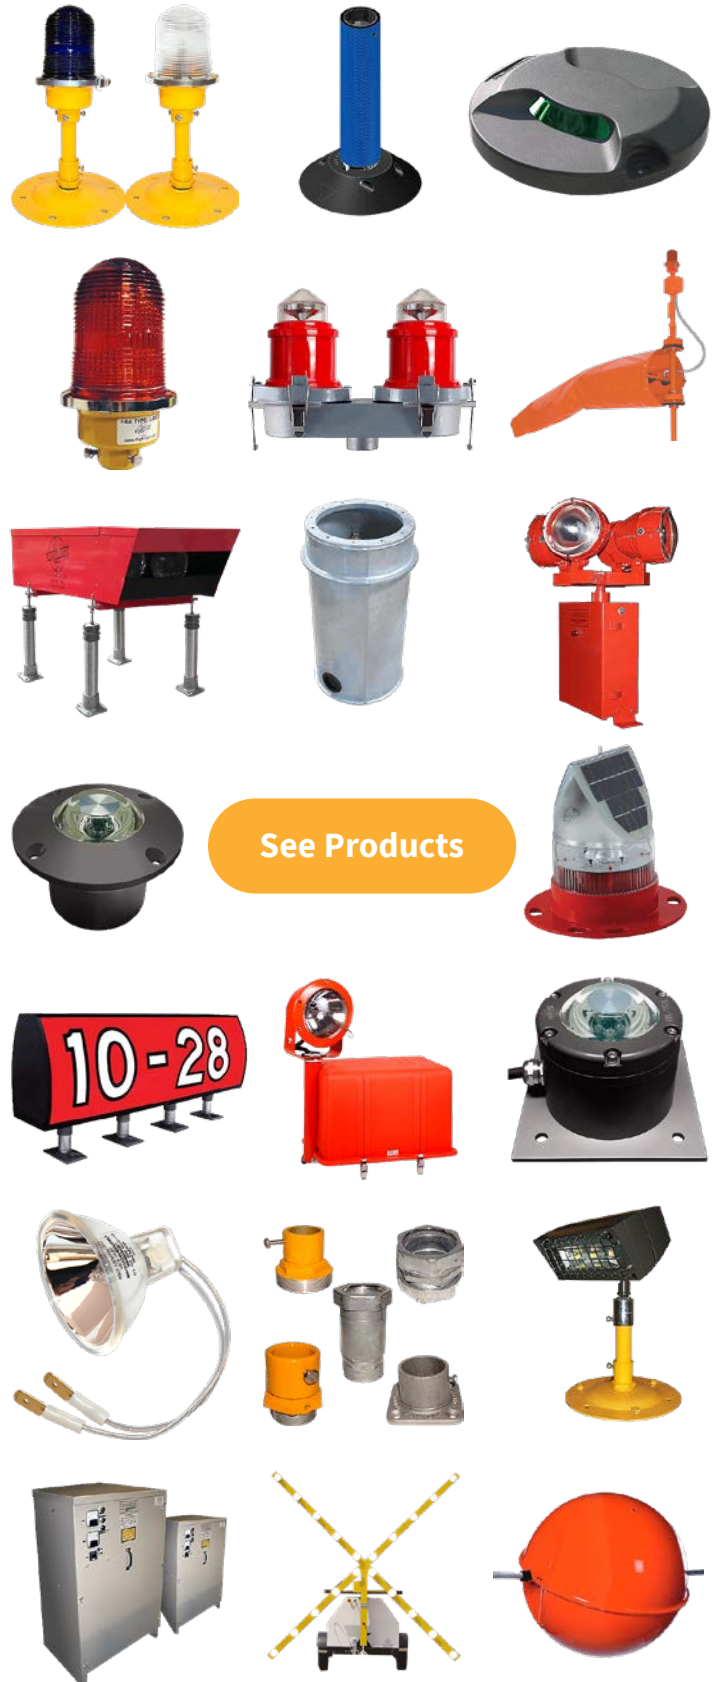

Airport, Heliport & Obstruction Lighting Solutions

- Base Cans
- Beacons
- Control Systems
- Couplings
- Helideck Explosion Proof Lights
- Heliport Floodlights
- Heliport Perimeter Lights
- Lamps
- Markers for Taxiways & Runways
- Obstruction Lights
- PAPI & CHAPI Approach Path Indicators
- Regulators for Series Circuits
- Runway Lights
- Signs for Taxiways & Runways
- Solar, Portable Lights
- Taxiway Lights
- Transformers & Connectors
- Under Vehicle Inspection Lights
- Wind Cones

[See Products](#)

Flight Light Webstore

Our webstore makes purchasing quick and easy. Browse popular products, place new orders, check status, track shipments and more.

[Create Account](#)